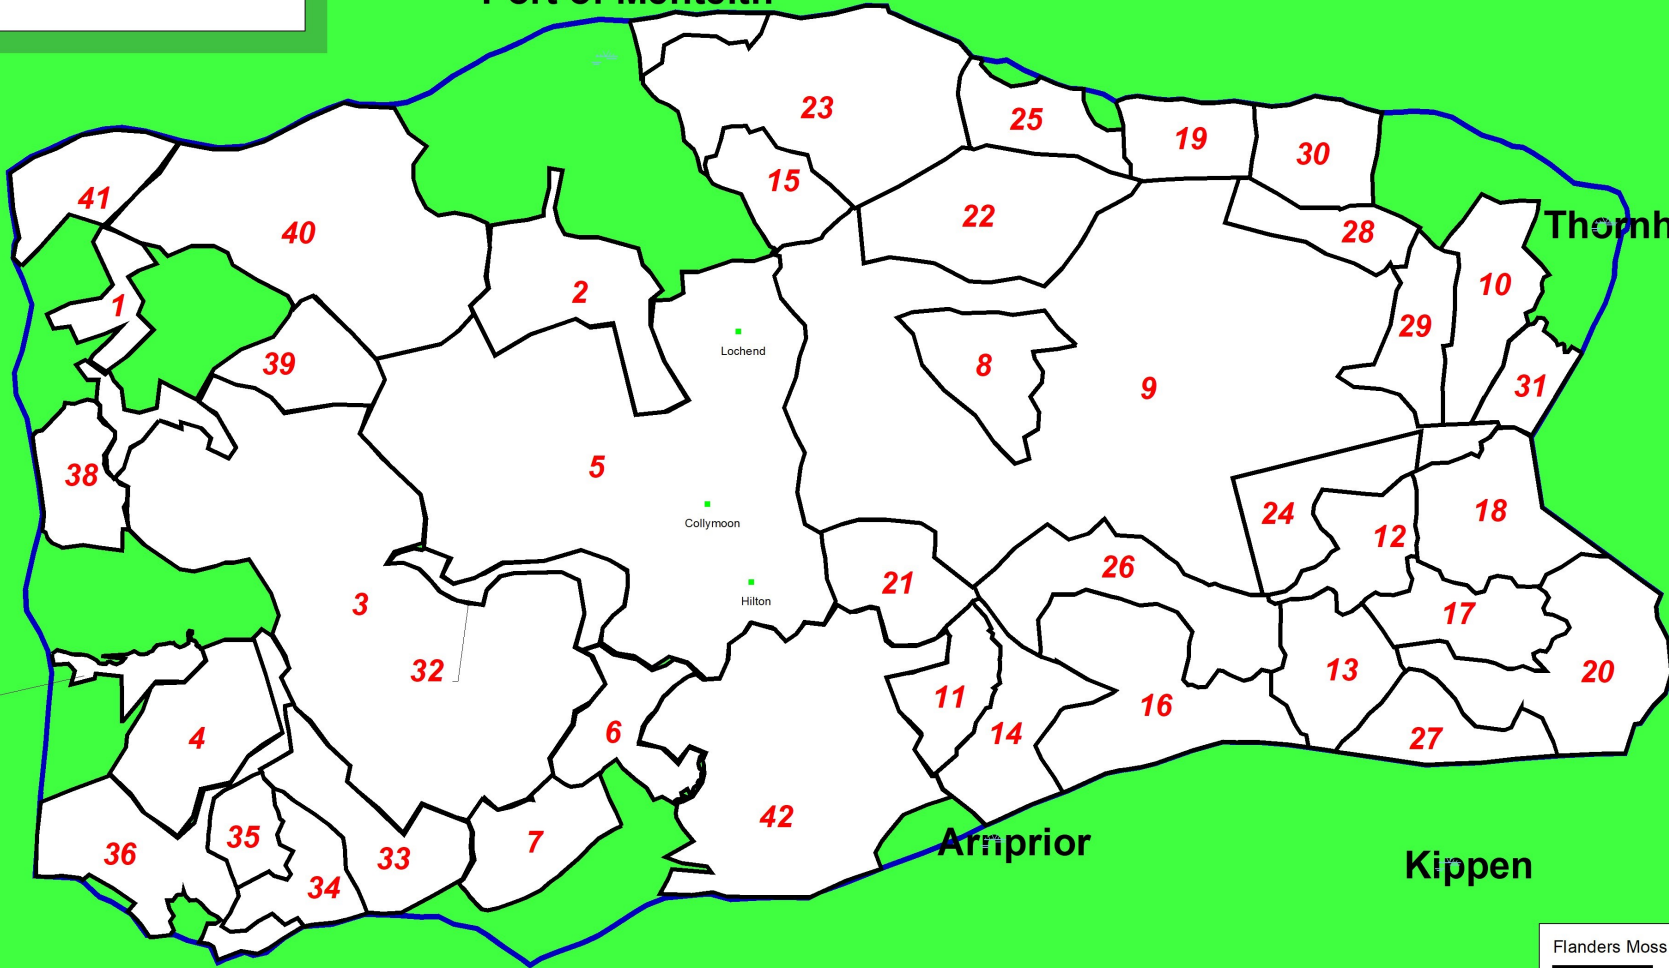

FLANDERS MOSS DEER MANAGEMENT FORUM

Reporting Units Map

Scale 1: 50,000

Victor Clements : Native Woodland Ad vice
Mamie's Cottage, Taybridge Drive, Aberfeldy, Perthshire, PH15 2BS

Aberfoyle

Port of Menteith

Thornhill

Gartmore

37

Flanders Moss

- Reporting Units
- Tenanted Farms

Reproduced with permission of HM Stationary Office.
Crown Copyright Reserved.
Licence No. 100015487

Buchlyvie

Arrnprior