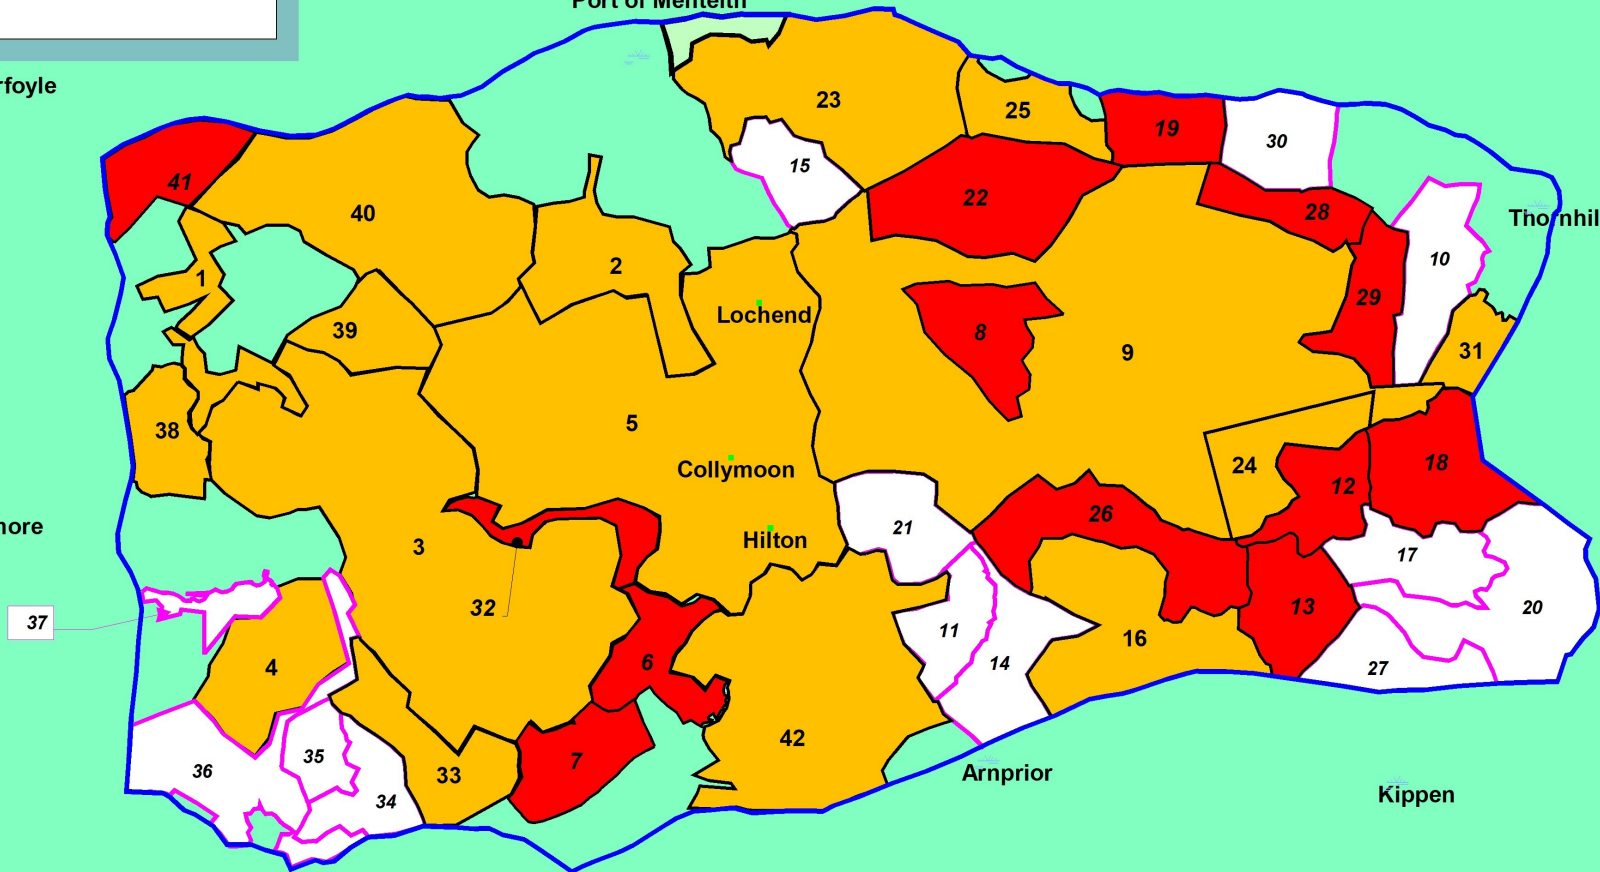

FLANDERS MOSS DEER MANAGEMENT FORUM

Deer Impacts Map

Scale 1: 50,000

Victor Clements : Native Woodl and Ad vice

Mamie's Cottage, Taybridge Drive, Aberfeldy, Perthshire, PH15 2BS

Aberfoyle

Port of Menteith

Thornhill

Gartmore

Lochend

Collymoon

Hilton

Arnprior

Kippen

Buchlyvie

Flanders Moss