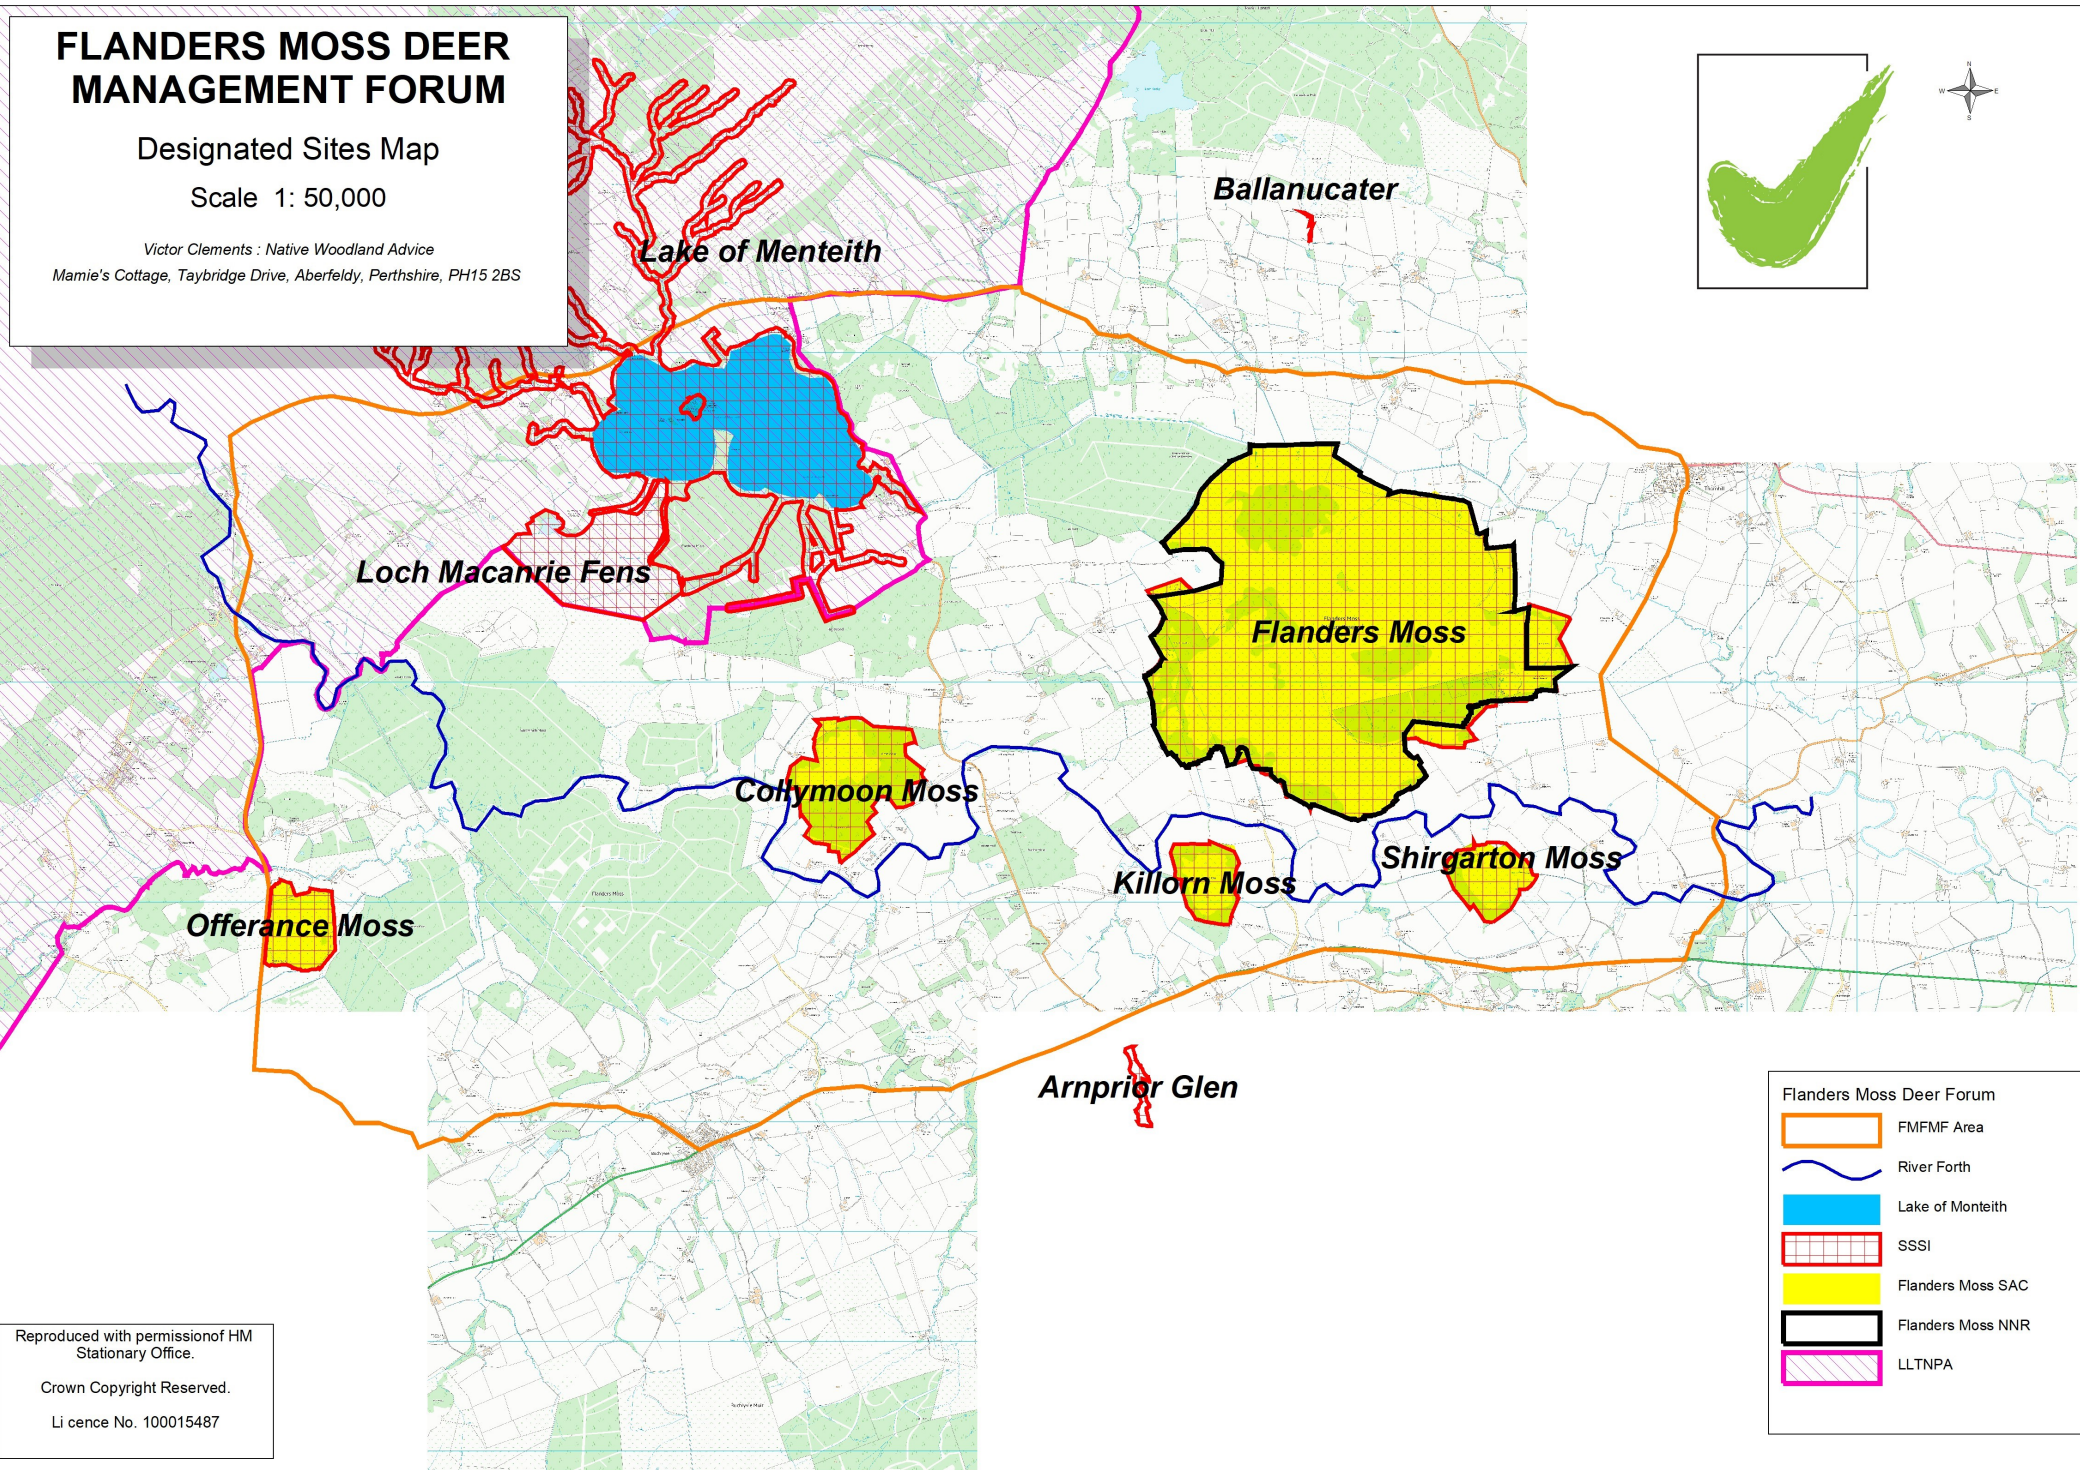

# FLANDERS MOSS DEER MANAGEMENT FORUM

Designated Sites Map

Scale 1: 50,000

Victor Clements : Native Woodland Advice  
Mamie's Cottage, Taybridge Drive, Aberfeldy, Perthshire, PH15 2BS

- Flanders Moss Deer Forum
- FMFM Area
  - River Forth
  - Lake of Monteith
  - SSSI
  - Flanders Moss SAC
  - Flanders Moss NNR
  - LLTNP

Reproduced with permission of HM Stationary Office.  
Crown Copyright Reserved.  
Licence No. 100015487