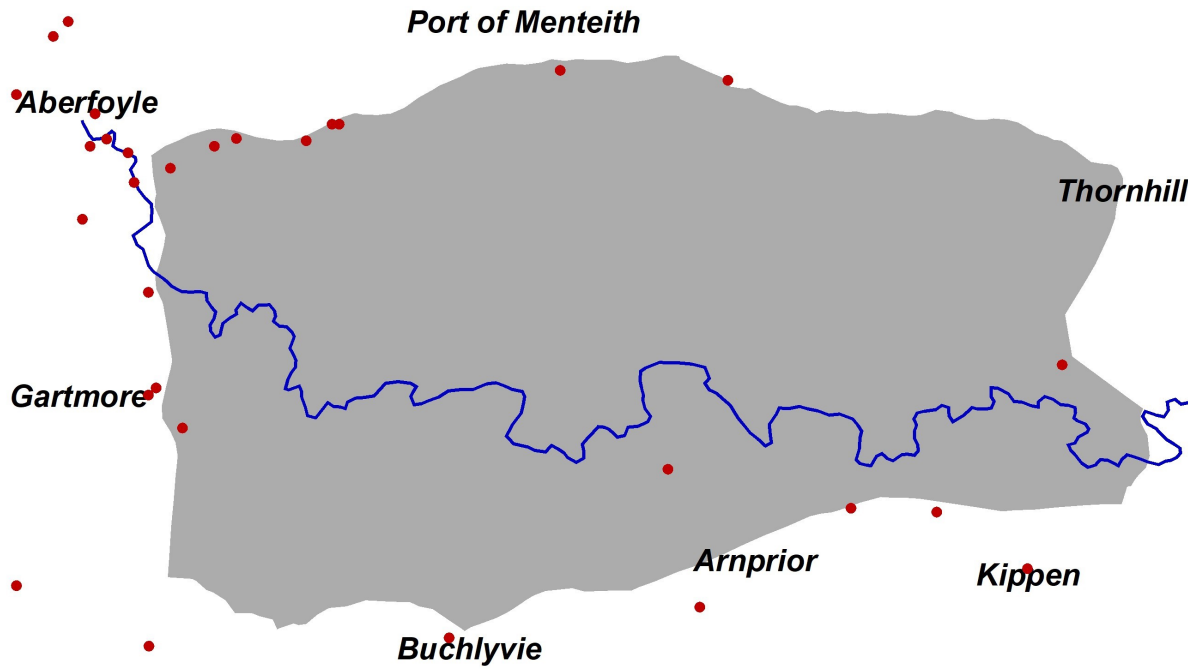

FLANDERS MOSS DEER MANAGEMENT FORUM

DVC Map

Scale 1: 75,000

Victor Clements : Native Woodland Advice
Mamie's Cottage, Taybridge Drive, Aberfeldy, Perthshire, PH15 2BS

Flanders Moss Deer Forum

-  FMDMF Area
-  River Forth
-  DVC Incident