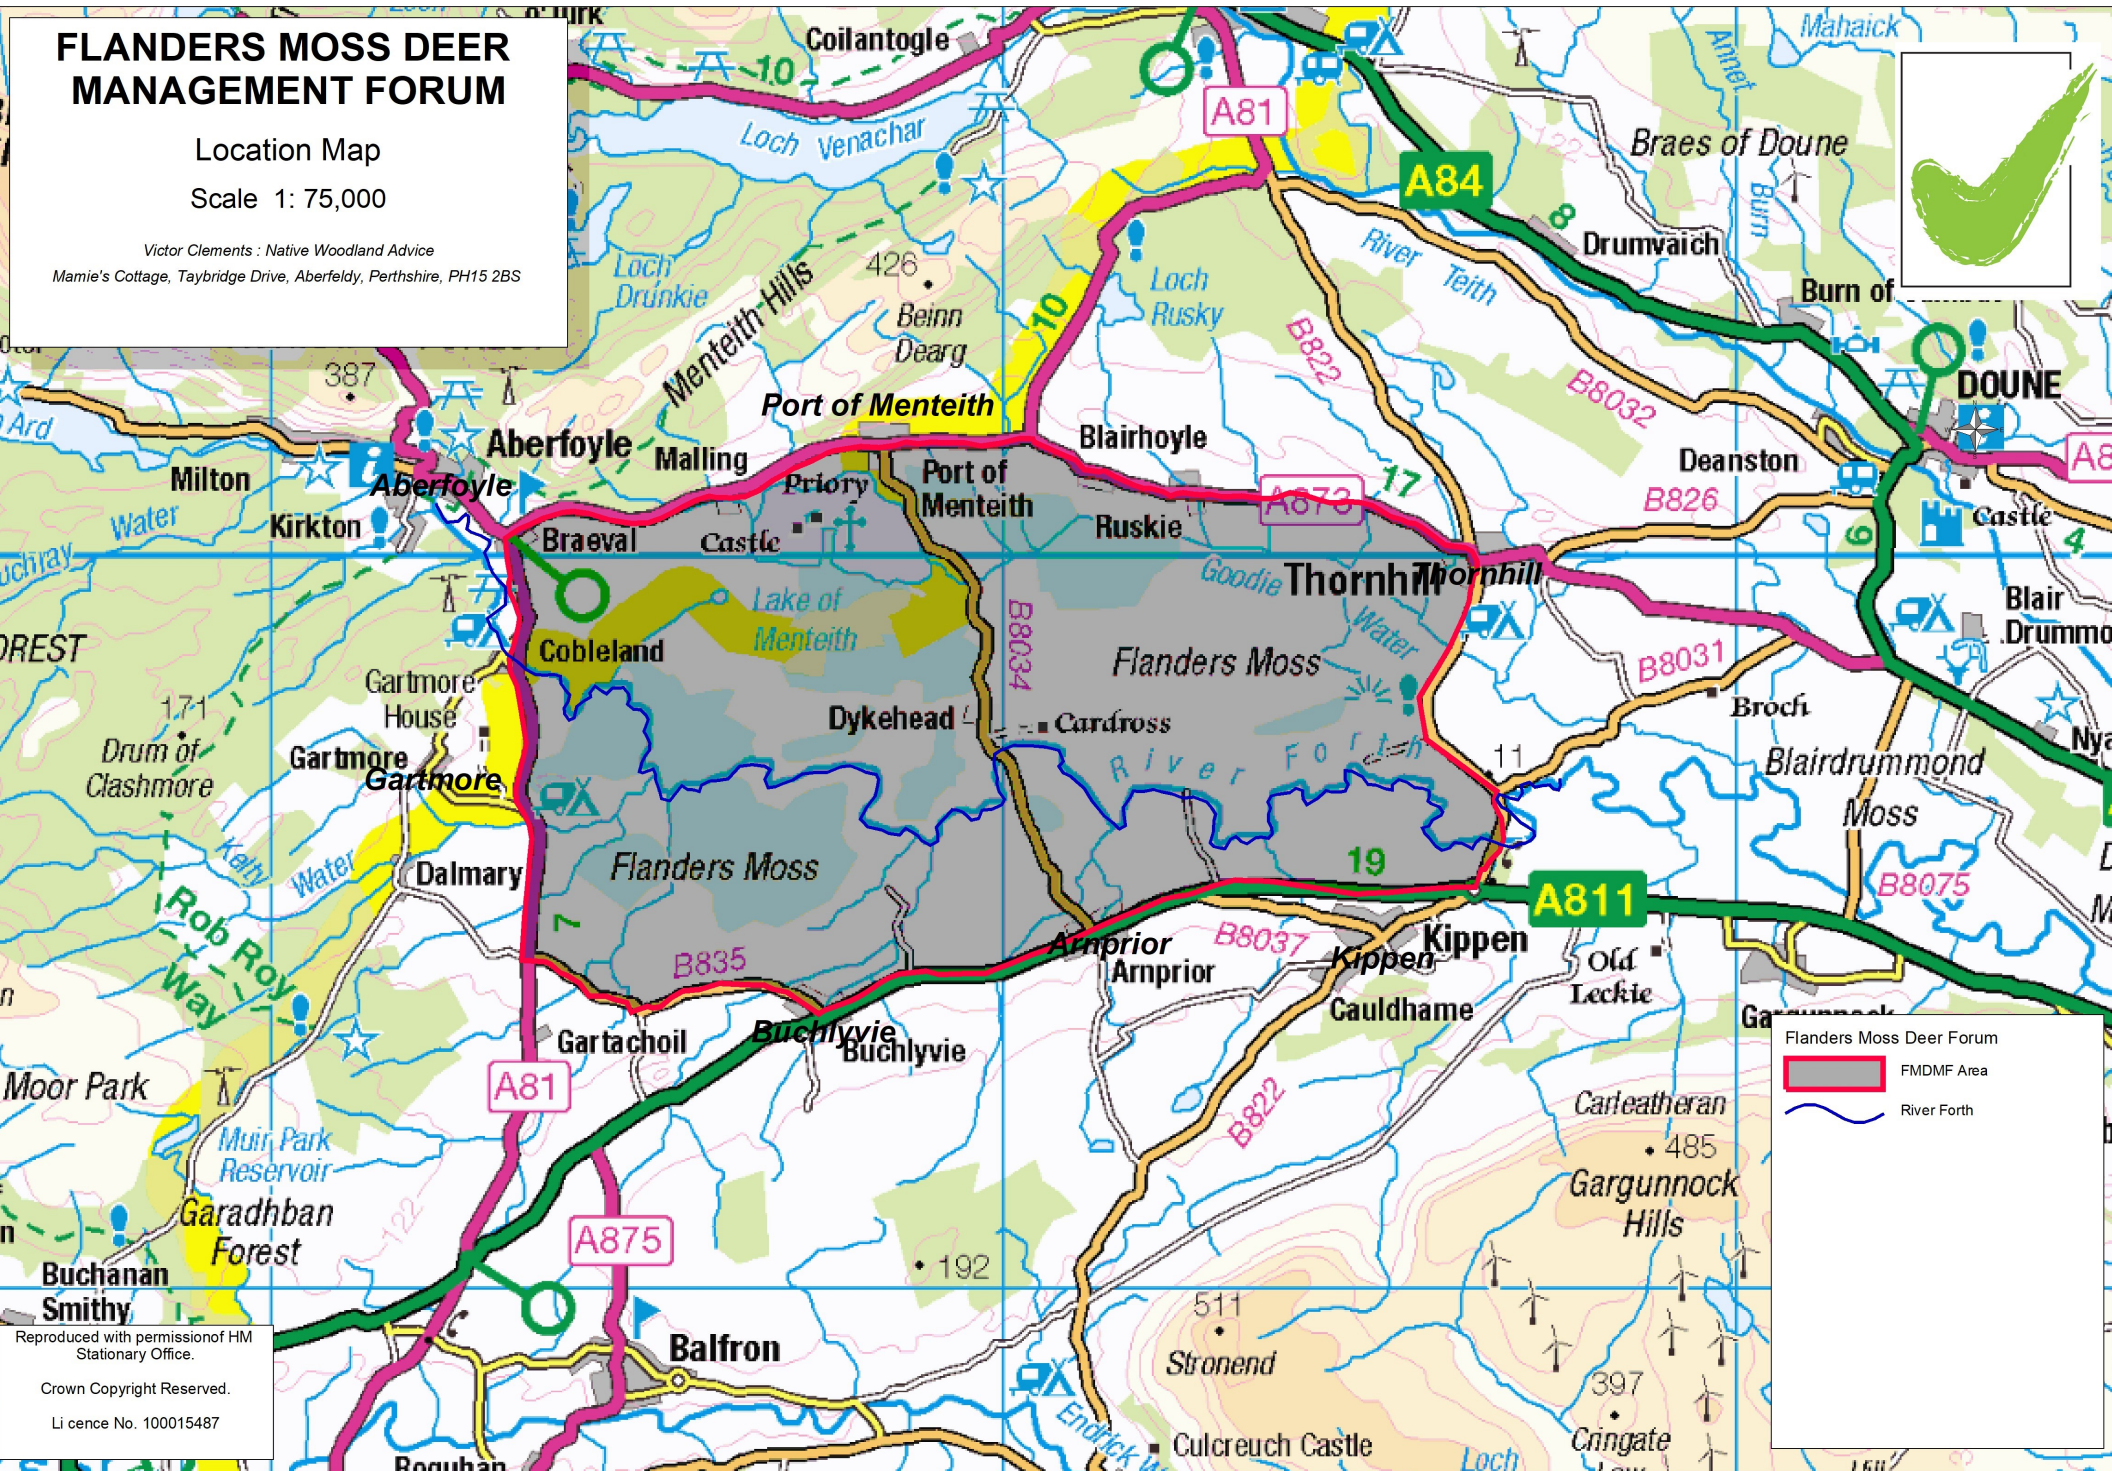

FLANDERS MOSS DEER MANAGEMENT FORUM

Location Map

Scale 1: 75,000

Victor Clements : Native Woodland Advice
Mamie's Cottage, Taybridge Drive, Aberfeldy, Perthshire, PH15 2BS

Flanders Moss Deer Forum

- FMDMF Area
- River Forth